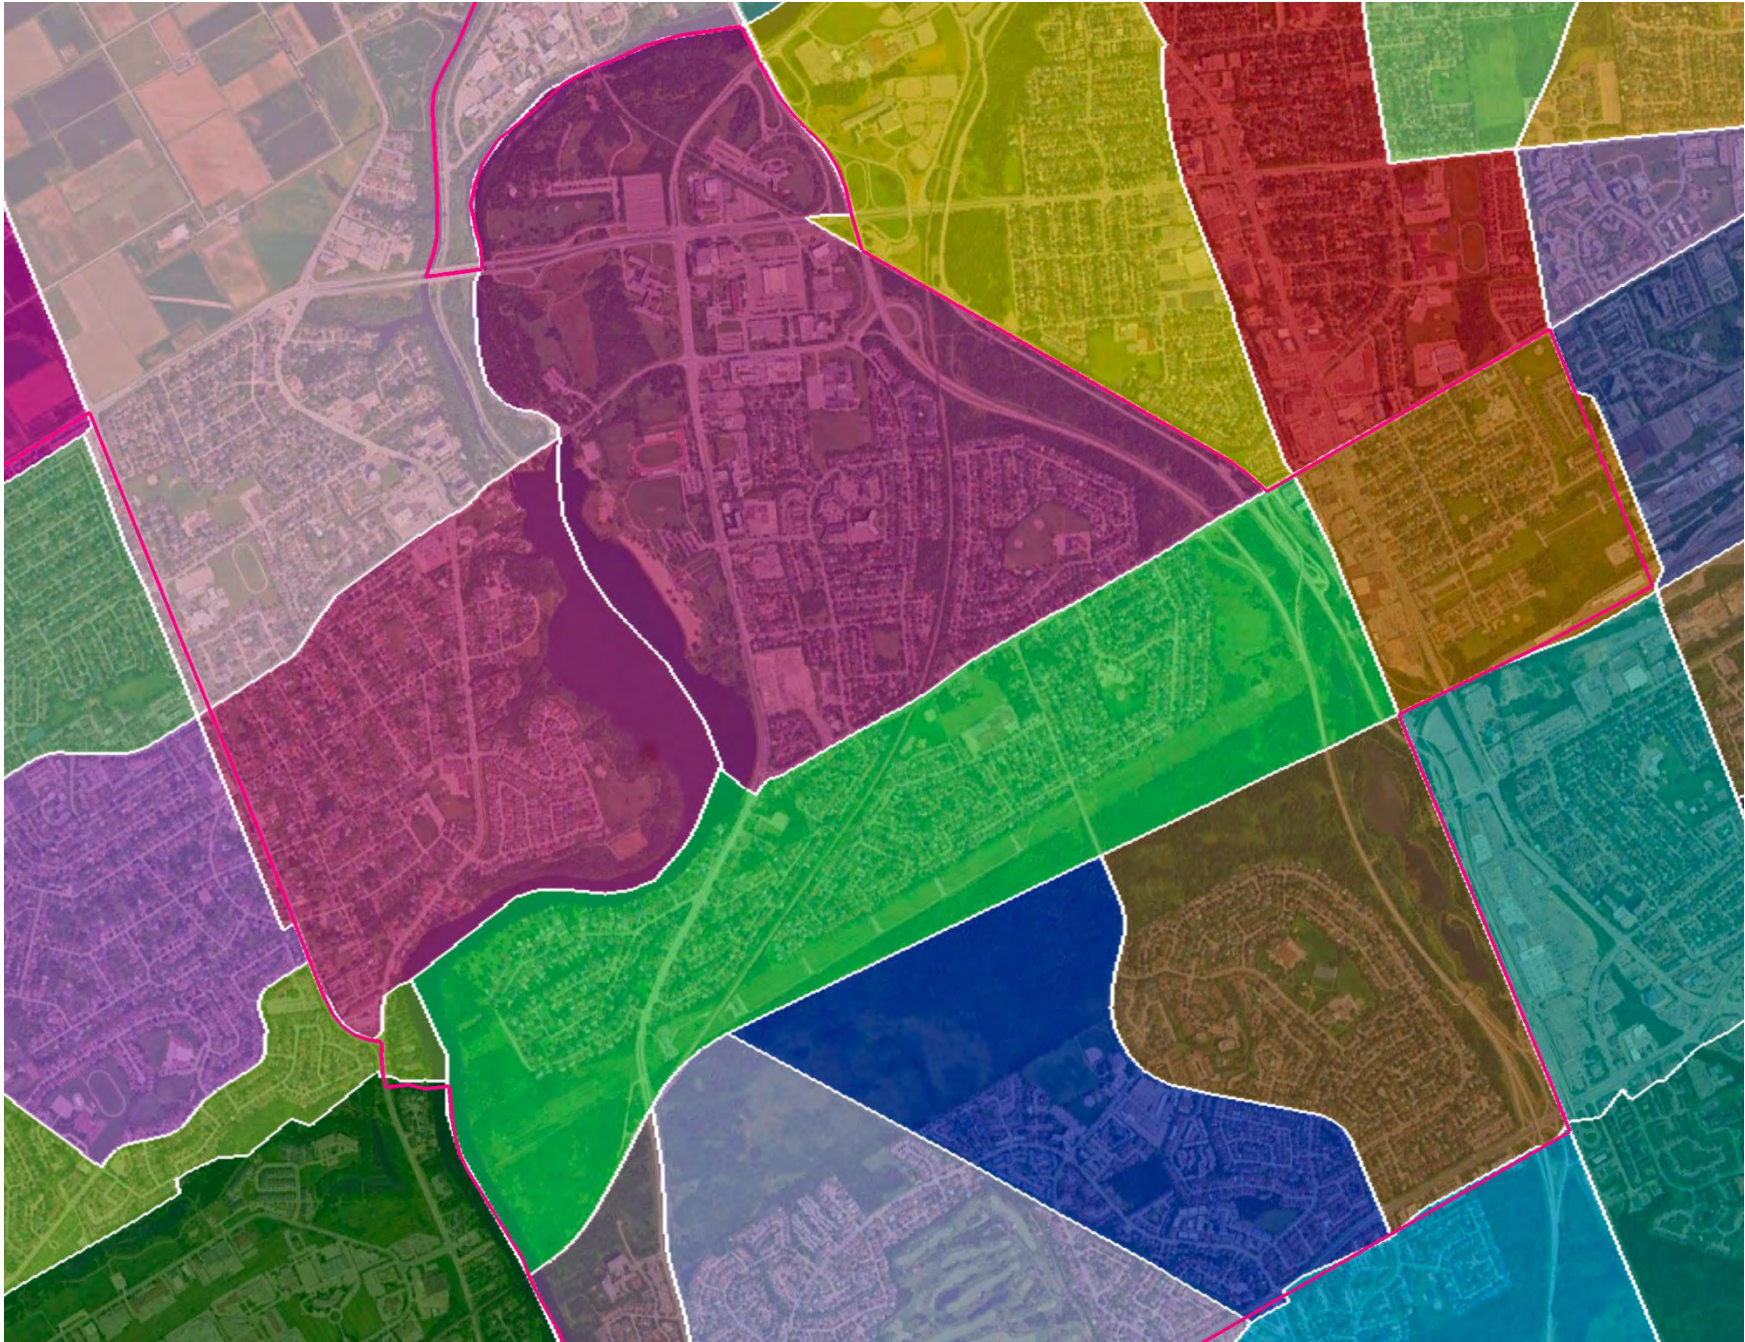

Riverside Park

Riverside Park Community and 5 Neighborhoods

Confederation Heights

Mooney's Bay Beach

South Keys

NEI - Neighborhoods

Census Tract Densities in 3D

Map 2 of Baseline Report