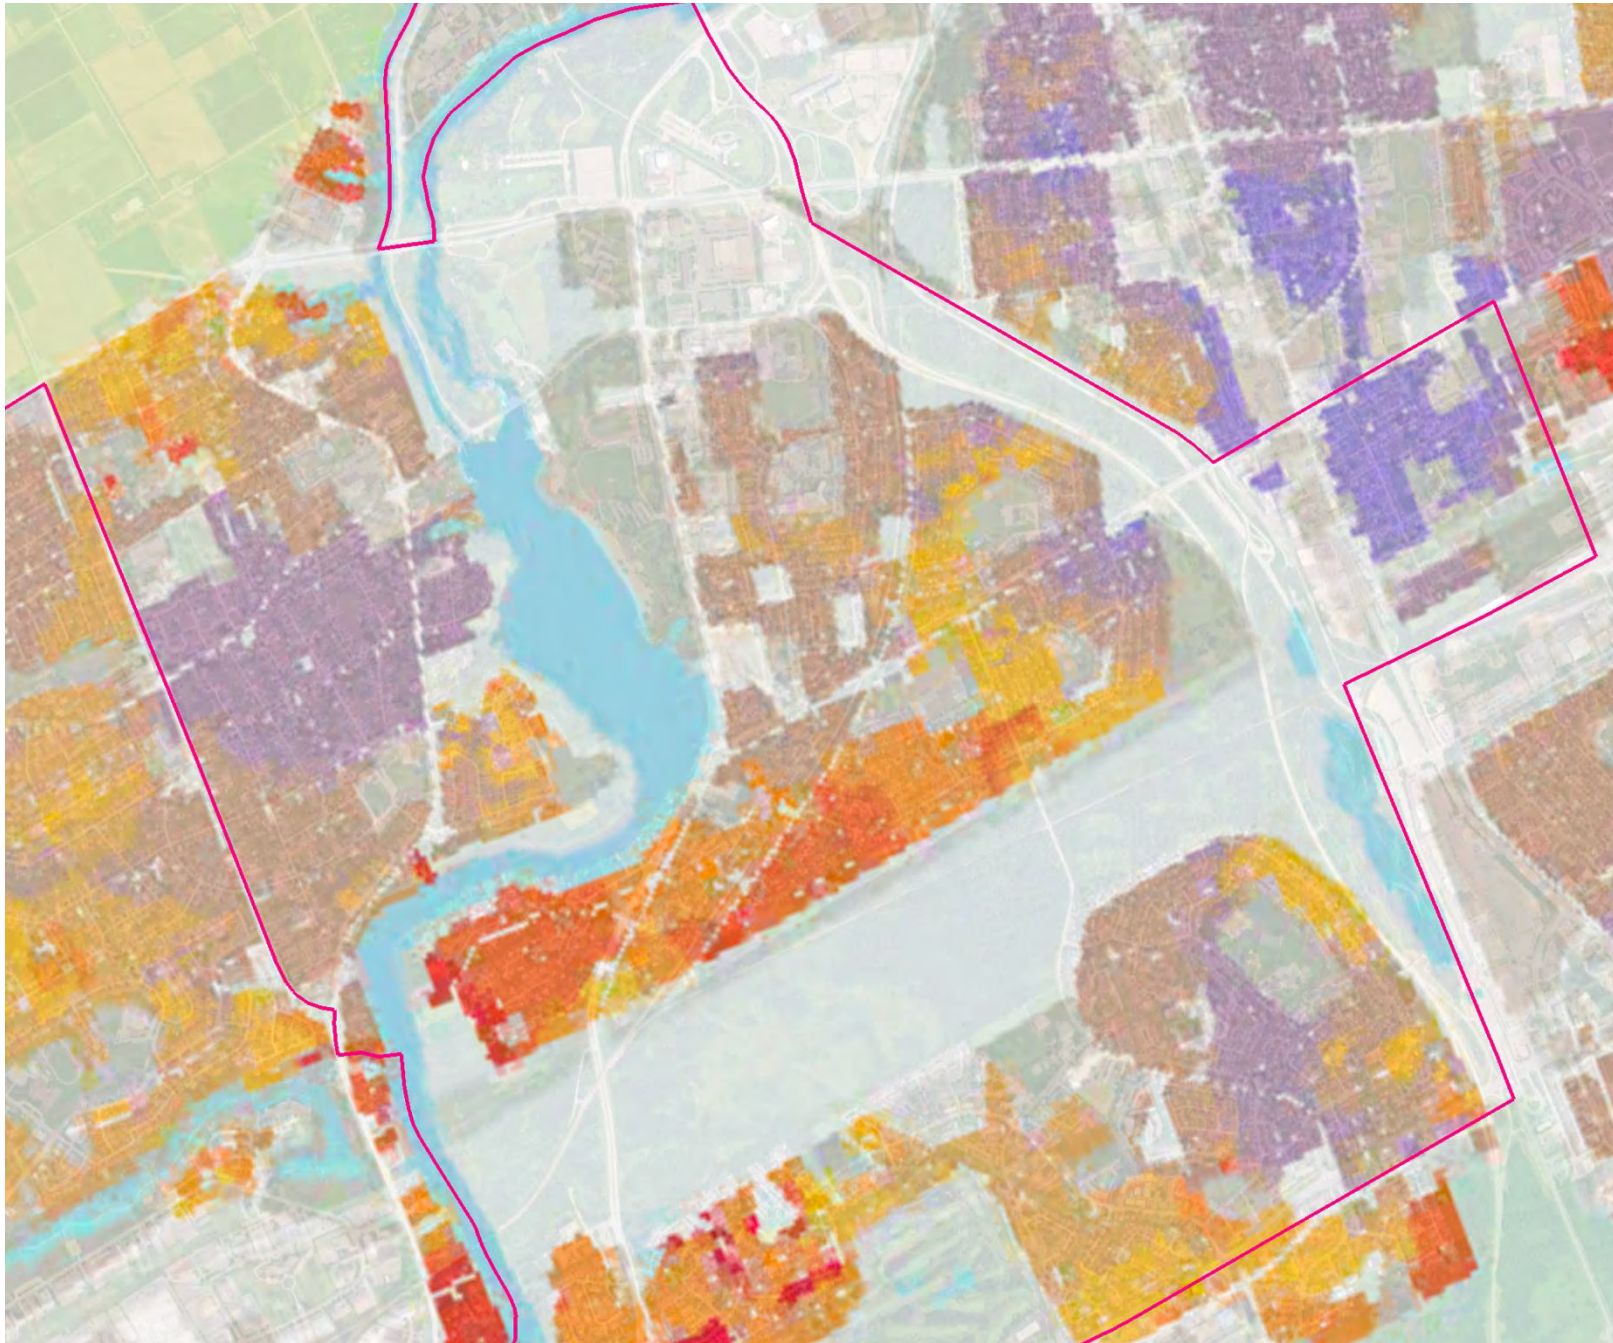

Riverside Park

Riverside Park Community and 5 Neighborhoods

Confederation Heights

Mooney's Bay Beach

South Keys

NEI - Neighborhoods

Census Tract Densities in 3D

Map 2 of Baseline Report